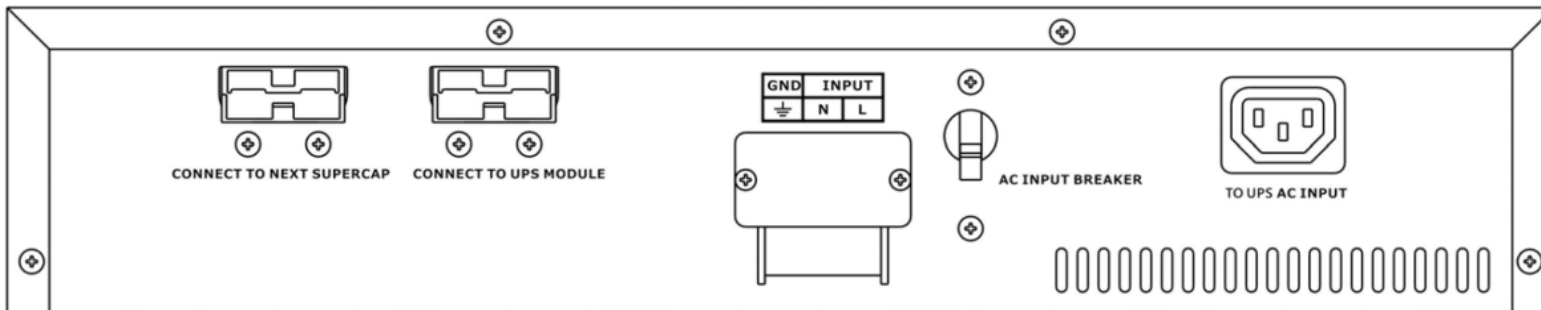

Electronics Module

Part Number: ARTE-1000-H1 (120V)

Part Number: ARTE-1000-H2 (208V / 220V)

Energy Storage Module

Part Number: ACPR-0458-36-120

Part Number: ACPR-0458-36-220