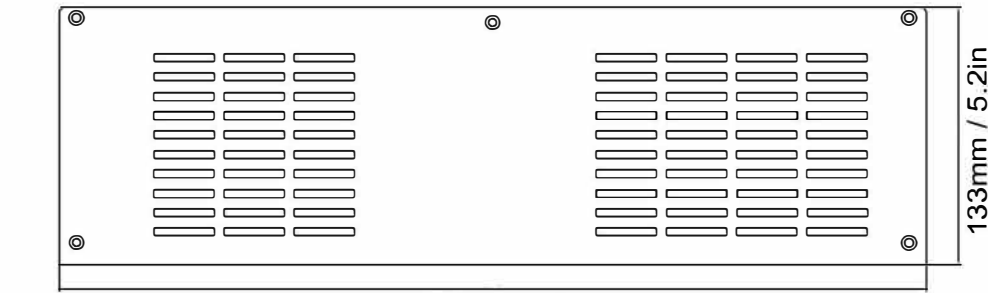

UPS PRODUCT INFORMATION

Traffic UPS Model TRTC-2004-N1 Dimensions (in / mm)

432mm / 17in

133mm / 5.2in

481mm / 18.9in

133mm / 5.2in

254mm / 10in

463mm / 18.22in

44mm / 1.7in

57mm / 2.2in

88mm / 3.4in