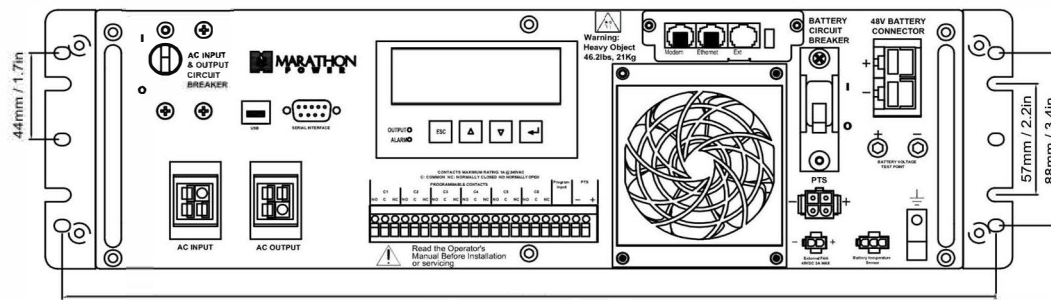

UPS PRODUCT INFORMATION

Traffic UPS Model TRTC-2004-N1 Dimensions (in / mm)

432mm / 17in

133mm / 5.2in

481mm / 18.9in

133mm / 5.2in

254mm / 10in

463mm / 18.22in

44mm / 1.7in

57mm / 2.2in

88mm / 3.4in