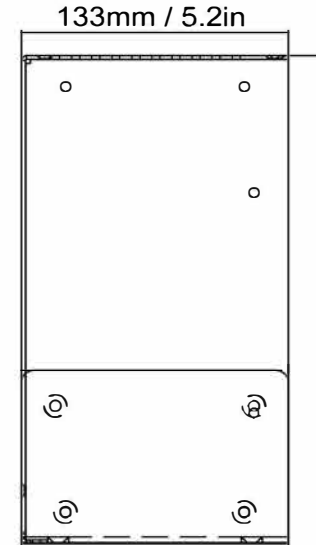

UPS PRODUCT INFORMATION

Traffic UPS Model TRTC-2004-N1 Dimensions (in / mm)

432mm / 17in

133mm / 5.2in

481mm / 18.9in

133mm / 5.2in

254mm / 10in

463mm / 18.22in

44mm / 1.7in

57mm / 2.2in

88mm / 3.4in