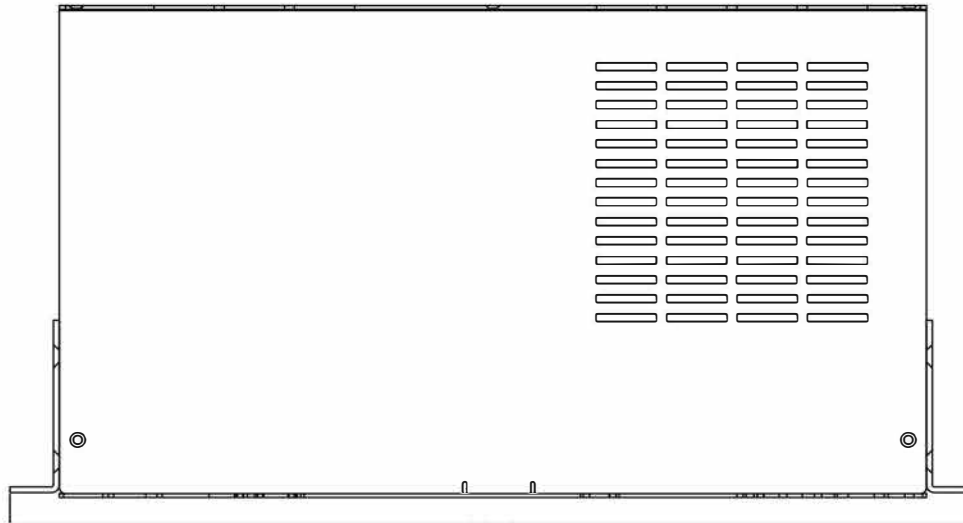

UPS PRODUCT INFORMATION

Traffic UPS Model TRTC-2004-N1 Dimensions (in / mm)

432mm / 17in

133mm / 5.2in

481mm / 18.9in

133mm / 5.2in

254mm / 10in

463mm / 18.22in

44mm / 1.7in

57mm / 2.2in

88mm / 3.4in