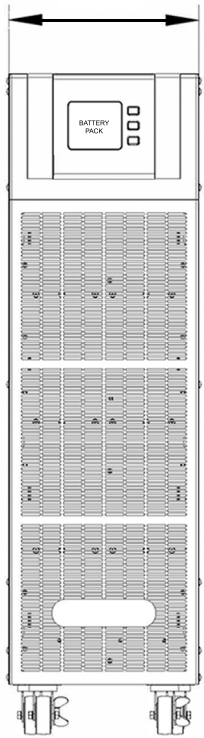

UPS PRODUCT INFORMATION

Tri-Athlon EBP

10kVA ABPT-4207-120

15 & 20kVA ABPT-4209-120

Dimensions (mm / in)

250mm / 9.8in

900mm / 35.4in

868mm / 34.2in