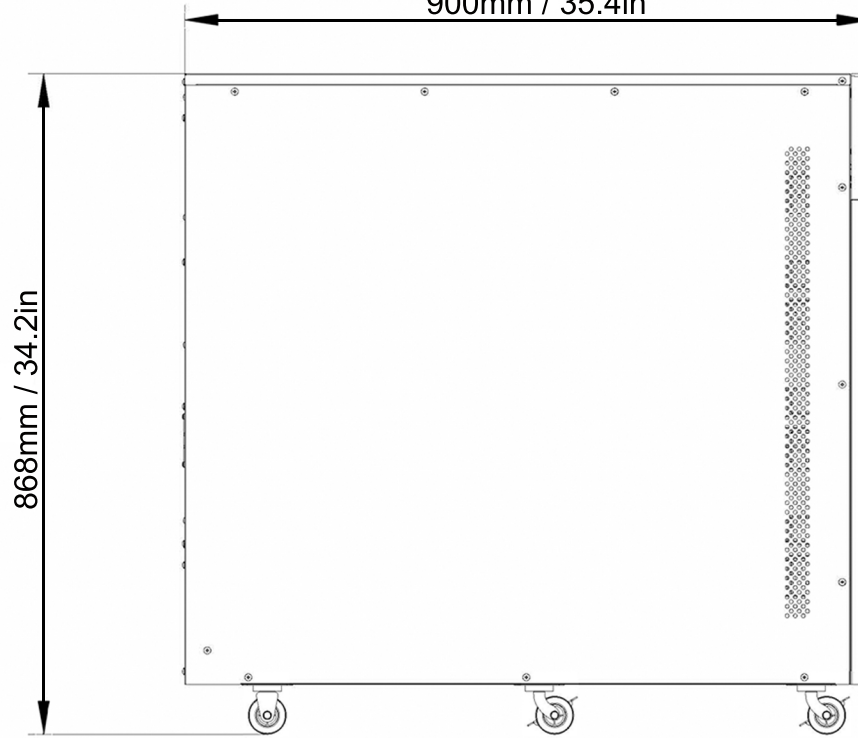

UPS PRODUCT INFORMATION

Tri-Athlon EBP

10kVA ABPT-4207-120

15 & 20kVA ABPT-4209-120

Dimensions (mm / in)

250mm / 9.8in

900mm / 35.4in

868mm / 34.2in