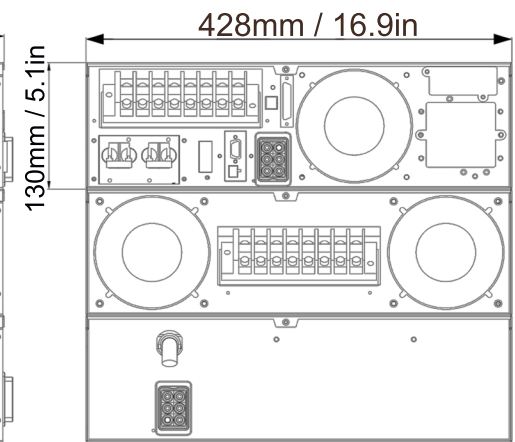

UPS PRODUCT INFORMATION

Vault 6000RTE Models
Dimensions (mm / in)

POWER MODULE

ISO TRANSFORMER
MODULE

BATTERY MODULE

FRONT VIEW

SIDE VIEW

REAR VIEW