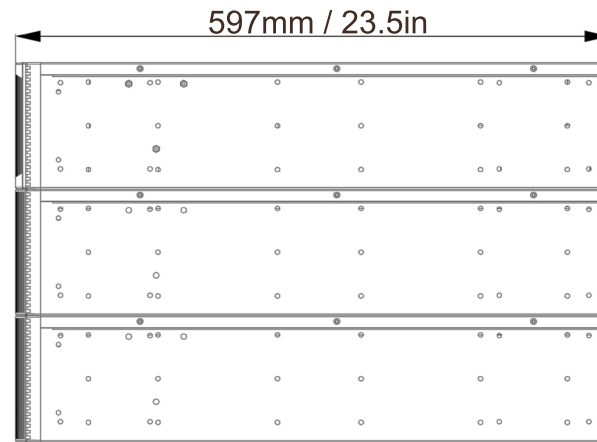

UPS PRODUCT INFORMATION

Vault 6000RTE Models
Dimensions (mm / in)

POWER MODULE

ISO TRANSFORMER
MODULE

BATTERY MODULE

FRONT VIEW

SIDE VIEW

REAR VIEW