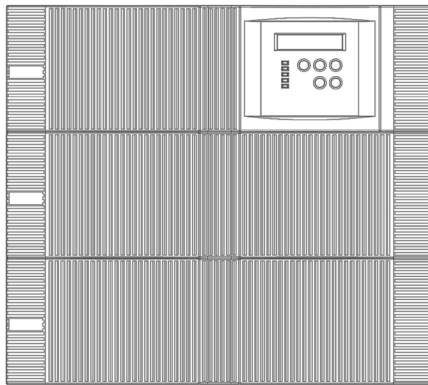

UPS PRODUCT INFORMATION

Vault 6000RTE Models
Dimensions (mm / in)

POWER MODULE

ISO TRANSFORMER
MODULE

BATTERY MODULE

FRONT VIEW

SIDE VIEW

REAR VIEW