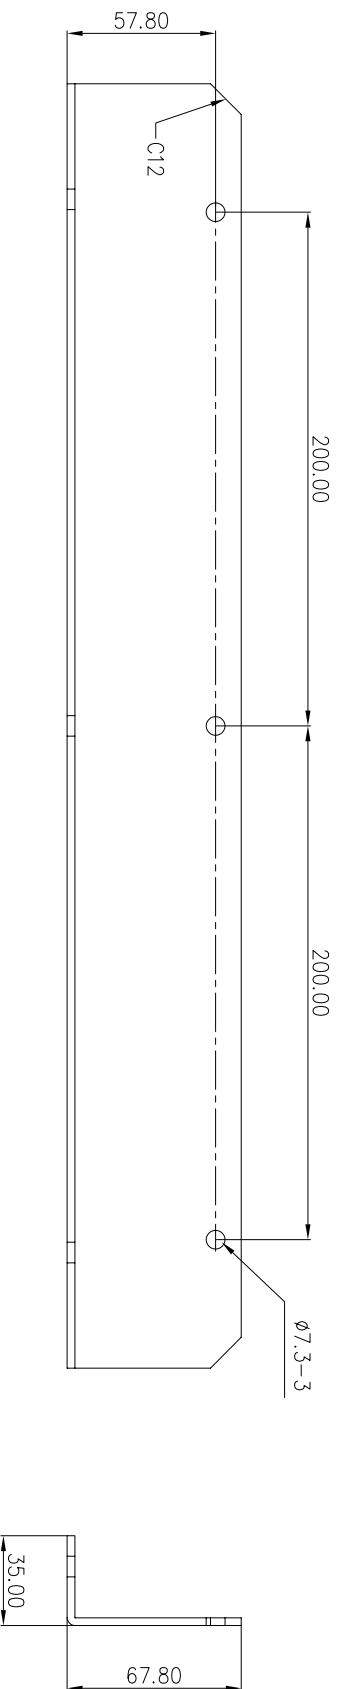

(All dimensions in millimeters)

Vault 6000T Mounting Bracket