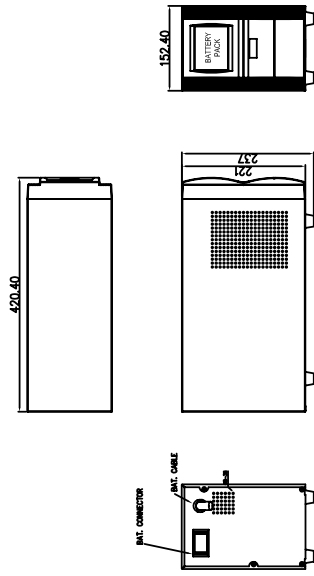

Tower Models

700/1000/1500VA BAT. CABINET

Rack-Mount Models

2000/3000VA BAT. CABINET