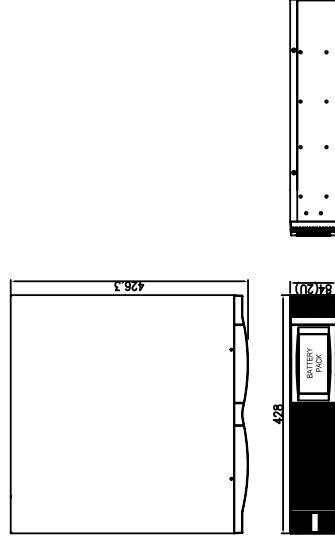

Tower Models

700/1000/1500VA BAT. CABINET

Rack-Mount Models

2000/3000VA BAT. CABINET