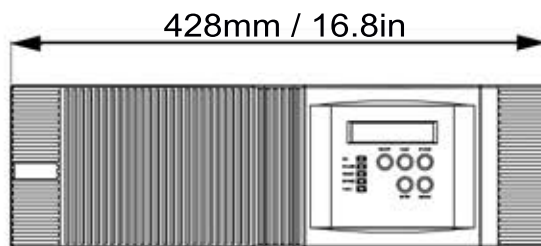

UPS PRODUCT INFORMATION

Vault 4000RM and 5000RM 120V
Dimensions (mm / in)

NOTE: This version contains internal batteries
and uses a 120VDC Bus.

Standard Rear Panel Shown
Custom Versions Available