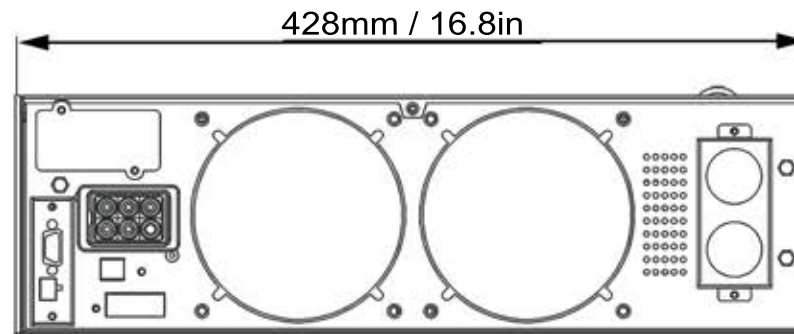

UPS PRODUCT INFORMATION

Vault 4000RM and 5000RM 120V
Dimensions (mm / in)

NOTE: This version contains internal batteries
and uses a 120VDC Bus.

Standard Rear Panel Shown
Custom Versions Available